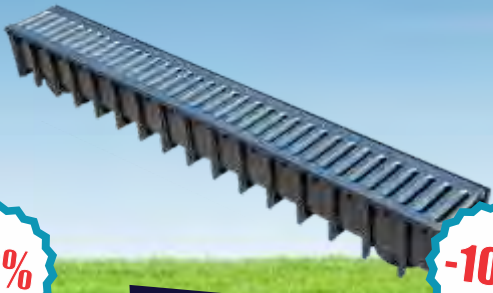

-10%

Semdrain kanal DIY A15
PP 100x100, 1m+poc. rešetka

17,94 € ~~19,93 €~~